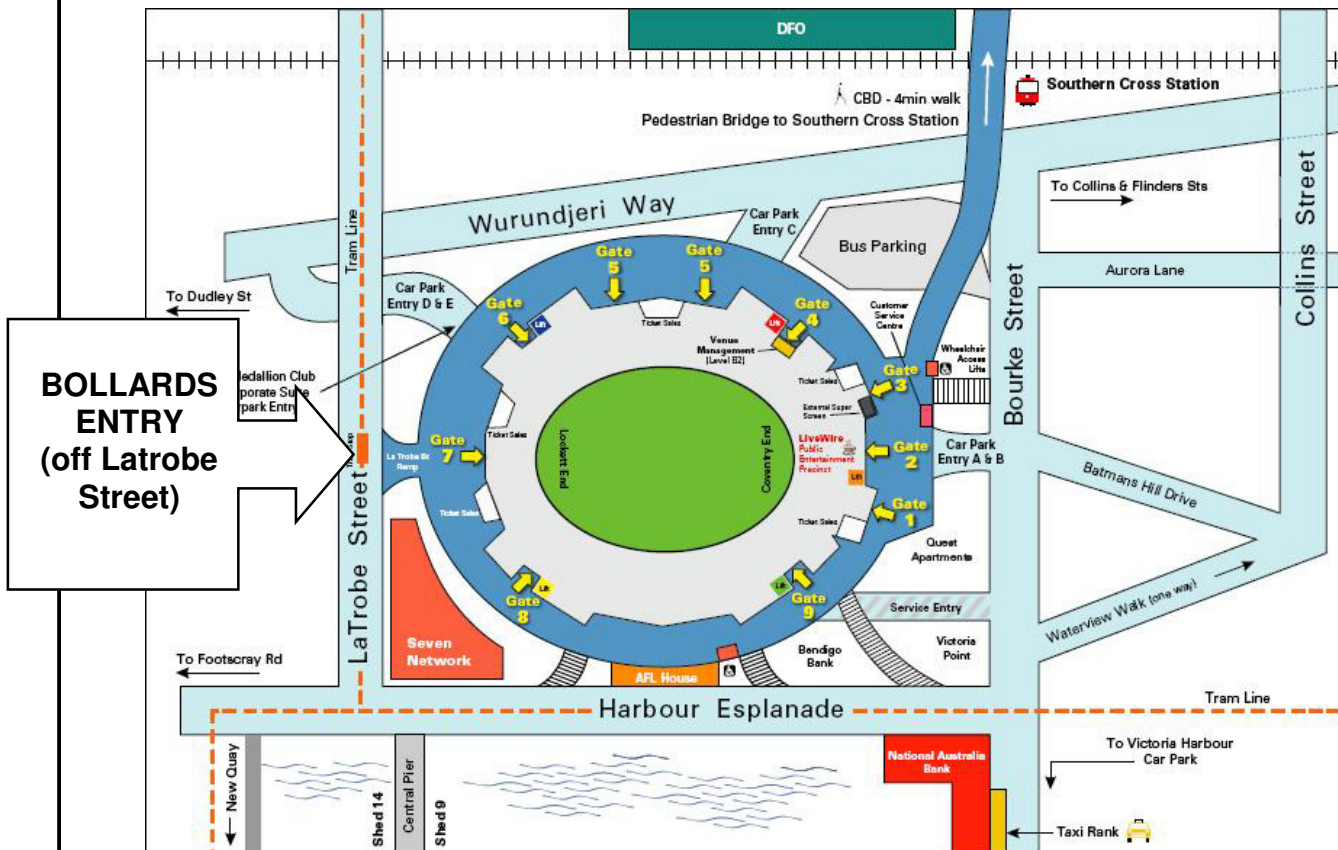

ETIHAD STADIUM

FUNCTIONS

How to get to the Bollards Entry

- Enter off Latrobe Street
- Please call 0409 802 646 on arrival and a staff member will meet you there and show you around to the appropriate gate.