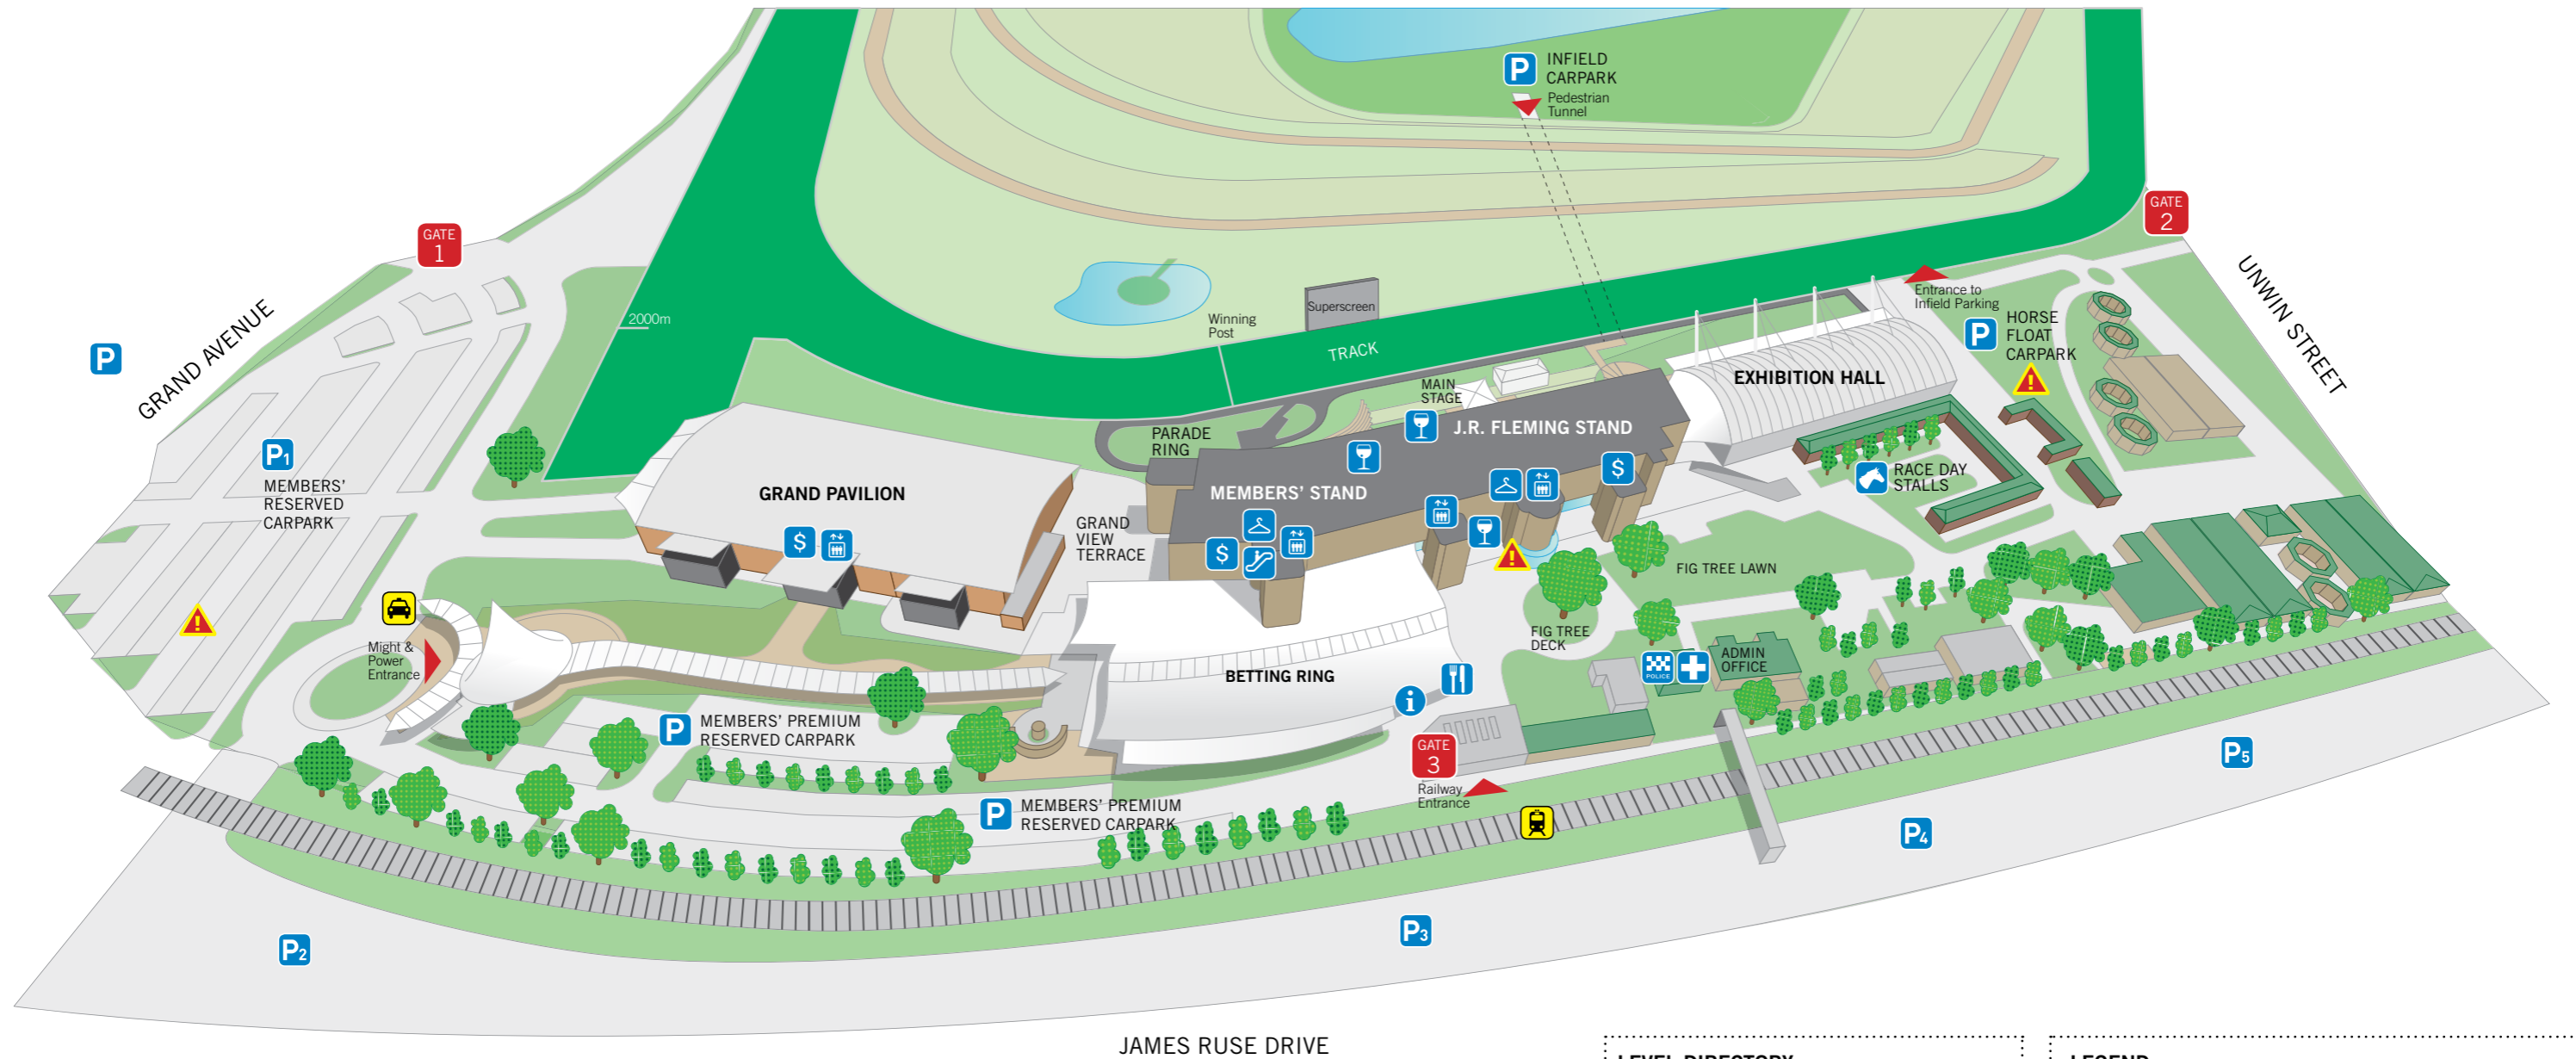

Rosehill Gardens Precinct (Non Race Day)

LEVEL DIRECTORY

Area	Level
J.R. FLEMING STAND AREAS	Level 5
Baguette Room	5
Marscay Room	5
Corporate Suites	5
Director's Room	5
MEMBERS' RESERVE AREAS	Level 2
Grandview Terrace	2
GRAND PAVILION	Level 1 & 2

LEGEND

	Guest Relations Office		Cafe Valenti
	Cloakroom/Racebooks		Bar
	Elevators		First Aid
	Escalators		Police/Security
	Toilets		Parking
	ATM		Taxi Rank
	Emergency Assembly Area		Train Station